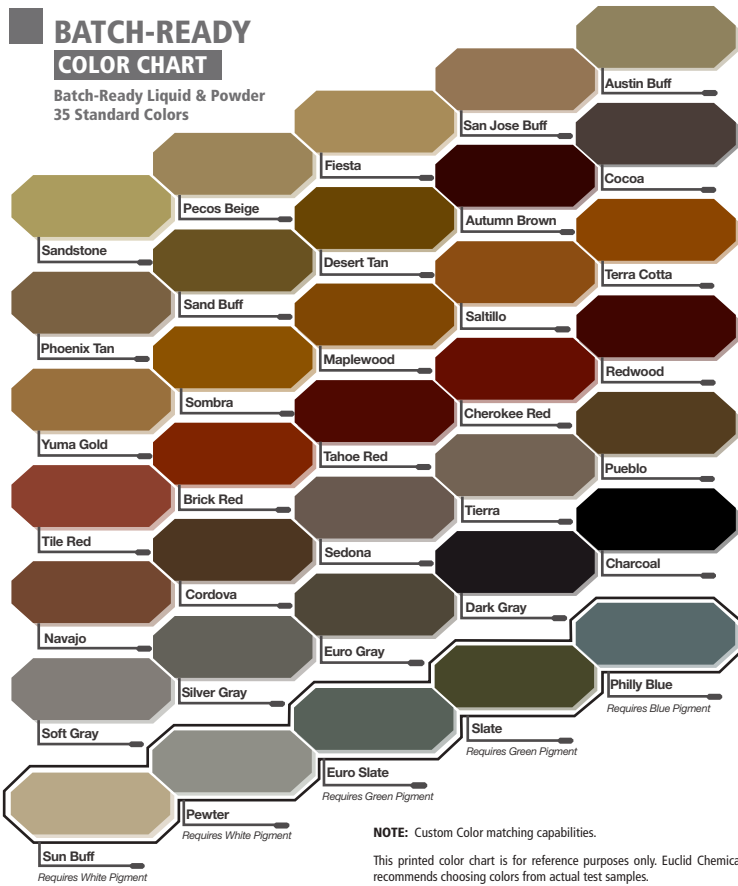

BATCH-READY COLOR CHART

Batch-Ready Liquid & Powder
35 Standard Colors

NOTE: Custom Color matching capabilities.